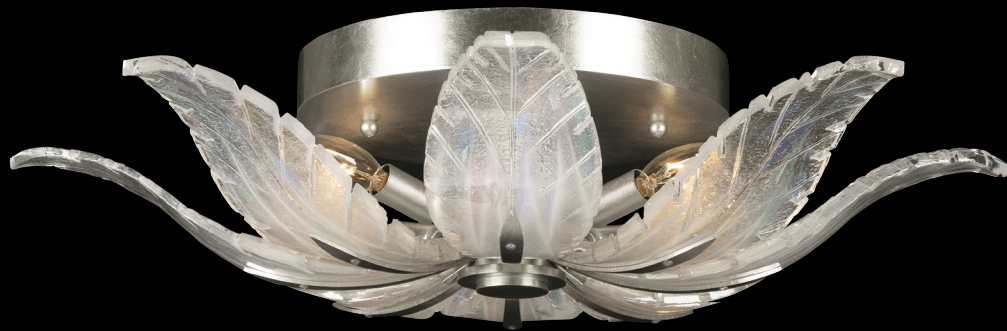

PLUME

Plume sets classical lines soaring into modern designs. A labor of love by the artisans of our South Florida studio, this elegant collection interweaves elements of our signature handblown studio glass with handmade metal fabrication. The resulting forms exhibit the finest craftsmanship and cast ribbons of light of the richest hues. Available in standard silver leaf or standard gold leaf with the option of dichroic glass “plumes” or clear crystal and white “plumes.”

FINISH/GLASS OPTIONS Also available in our five Standard Finish Options. See pg 402.

Standard Silver Leaf/Dichroic Plume (-1)

Standard Silver Leaf/White Plume (-11)

Standard Soft Gold Leaf/Dichroic Plume (-2)

Standard Soft Gold Leaf/White Plume (-21)

17.5" ROUND PENDANT

Model

893940-2 Standard Soft Gold Leaf/Dichroic Plume

Dimensions

H 33" (88 cm) W 17.5" (44 cm)

Min Ht: 36.5" (97 cm) Max Ht: 110" (284 cm)

Electrical

US: B10 INTL: B35 E14 | Candelabra, 60w max (Qty. 4)

Suitable for vaulted ceilings.

US/INTL bulbs are not included for all items in this collection.

28" ROUND FLUSH MOUNT

Model #
894140-1 Standard Silver Leaf/Dichroic Plume