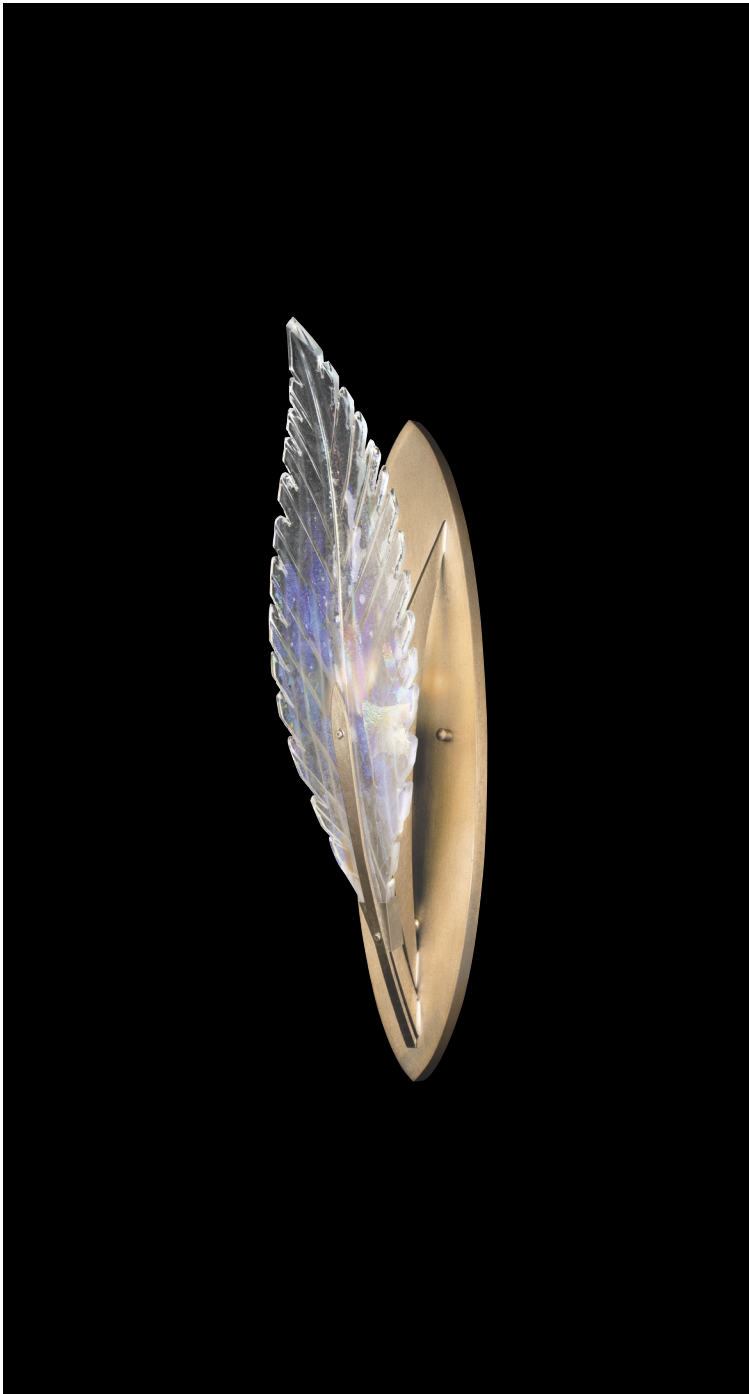

PLUME

Plume sets classical lines soaring into modern designs. A labor of love by the artisans of our South Florida studio, this elegant collection interweaves elements of our signature handblown studio glass with handmade metal fabrication. The resulting forms exhibit the finest craftsmanship and cast ribbons of light of the richest hues. Available in standard silver leaf or standard gold leaf with the option of dichroic glass “plumes” or clear crystal and white “plumes.”

OUR STUDIO GLASS IS INDIVIDUALLY HANDMADE.

In all studio glass, slight variations in shape, size, markings and bubbles are inherent in the process, and are the characteristics that distinguish handmade studio art glass from mass produced glass work.

45" ROUND CHANDELIER

Model #
893640-1 Standard Silver Leaf/Dichroic Plume

Dimensions
H 29" (74 cm) W 45" (114 cm)
Min Ht: 36" (91 cm) Max Ht: 107.5" (273 cm)

Electrical
US: B10 INTL: B35 E14 | Candelabra, 60w max (Qty. 9)
Suitable for vaulted ceilings.

Standard Silver Leaf/Dichroic Plume (-1)

Standard Silver Leaf/White Plume (-11)

Standard Soft Gold Leaf/Dichroic Plume (-2)

Standard Soft Gold Leaf/White Plume (-21)

22" SCONCE

Model #

894550-2 Standard Soft Gold Leaf/Dichroic Plume